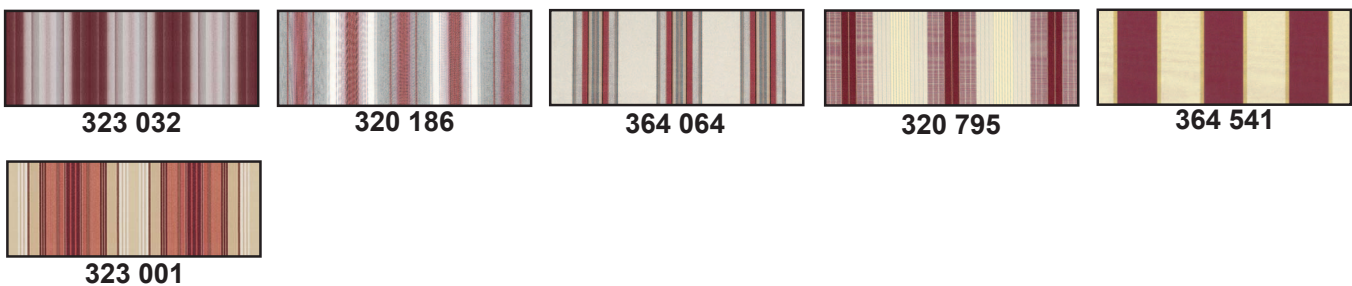

Gen Retractable Awnings™ offers a wide array of fabrics consisting of numerous options for you to choose. From stripes to solids, our custom fabric collection includes only the highest-quality acrylic fabrics. These fabrics are 100% solution-dyed, which means the colors are dyed into the fibers so they can't fade or run. On top of their inherent long-lasting durability, all Gen fabrics are covered by a 10 year warranty.

GREEN STRIPES

GRAY STRIPES

RED STRIPES

BLUE STRIPES

BROWN STRIPES

BLOCKS

SOLIDS

VALANCE STYLES