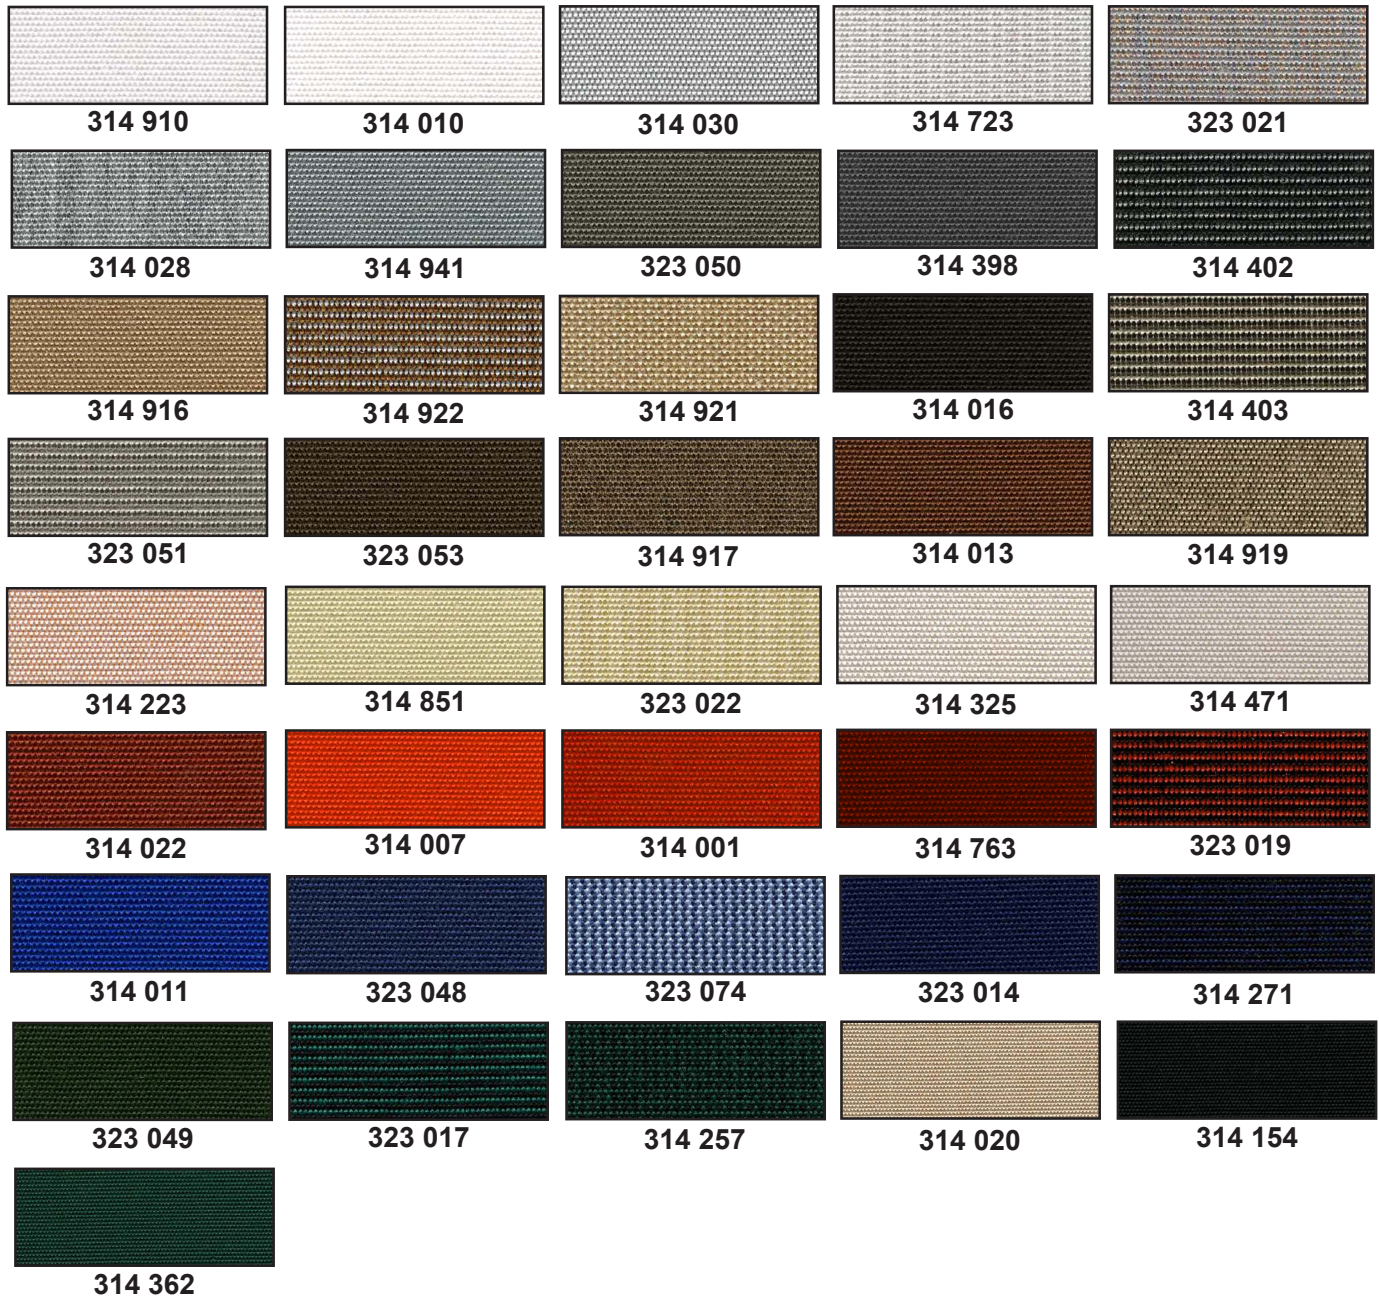

Gen Retractable Awnings™ offers a wide array of fabrics consisting of numerous options for you to choose. From stripes to solids, our custom fabric collection includes only the highest-quality acrylic fabrics. These fabrics are 100% solution-dyed, which means the colors are dyed into the fibers so they can't fade or run. On top of their inherent long-lasting durability, all Gen fabrics are covered by a 10 year warranty.

GREEN STRIPES

GRAY STRIPES

RED STRIPES

BLUE STRIPES

BROWN STRIPES

BLOCKS

SOLIDS

VALANCE STYLES