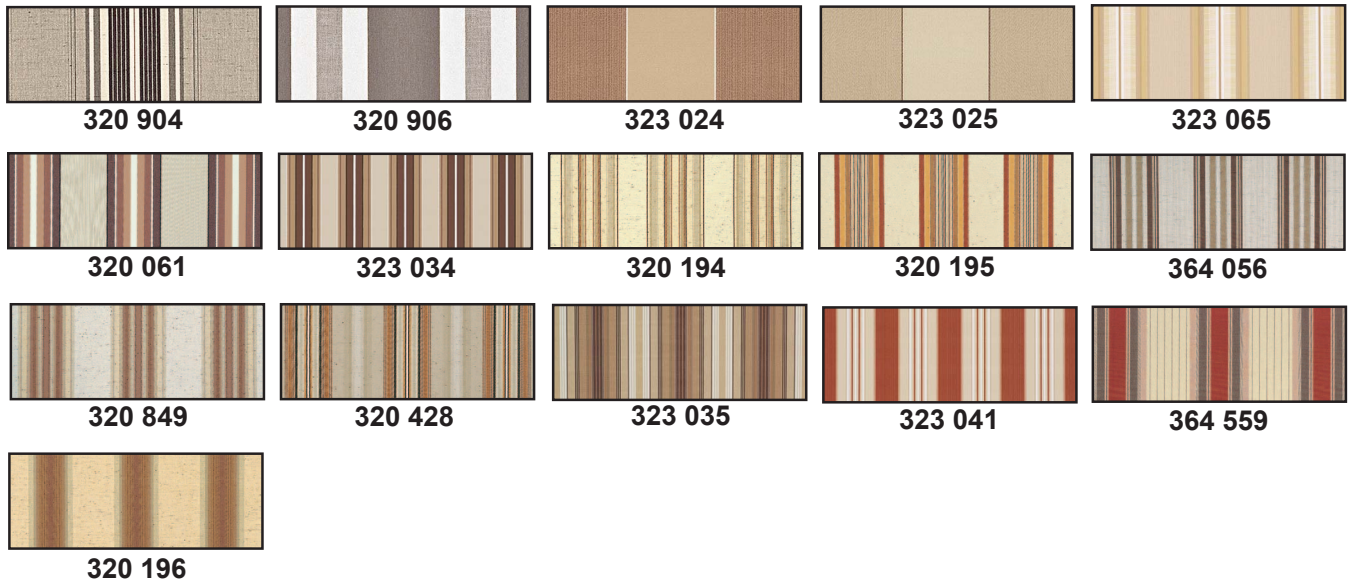

Gen Retractable Awnings™ offers a wide array of fabrics consisting of numerous options for you to choose. From stripes to solids, our custom fabric collection includes only the highest-quality acrylic fabrics. These fabrics are 100% solution-dyed, which means the colors are dyed into the fibers so they can't fade or run. On top of their inherent long-lasting durability, all Gen fabrics are covered by a 10 year warranty.

GREEN STRIPES

GRAY STRIPES

RED STRIPES

BLUE STRIPES

BROWN STRIPES

BLOCKS

SOLIDS

VALANCE STYLES