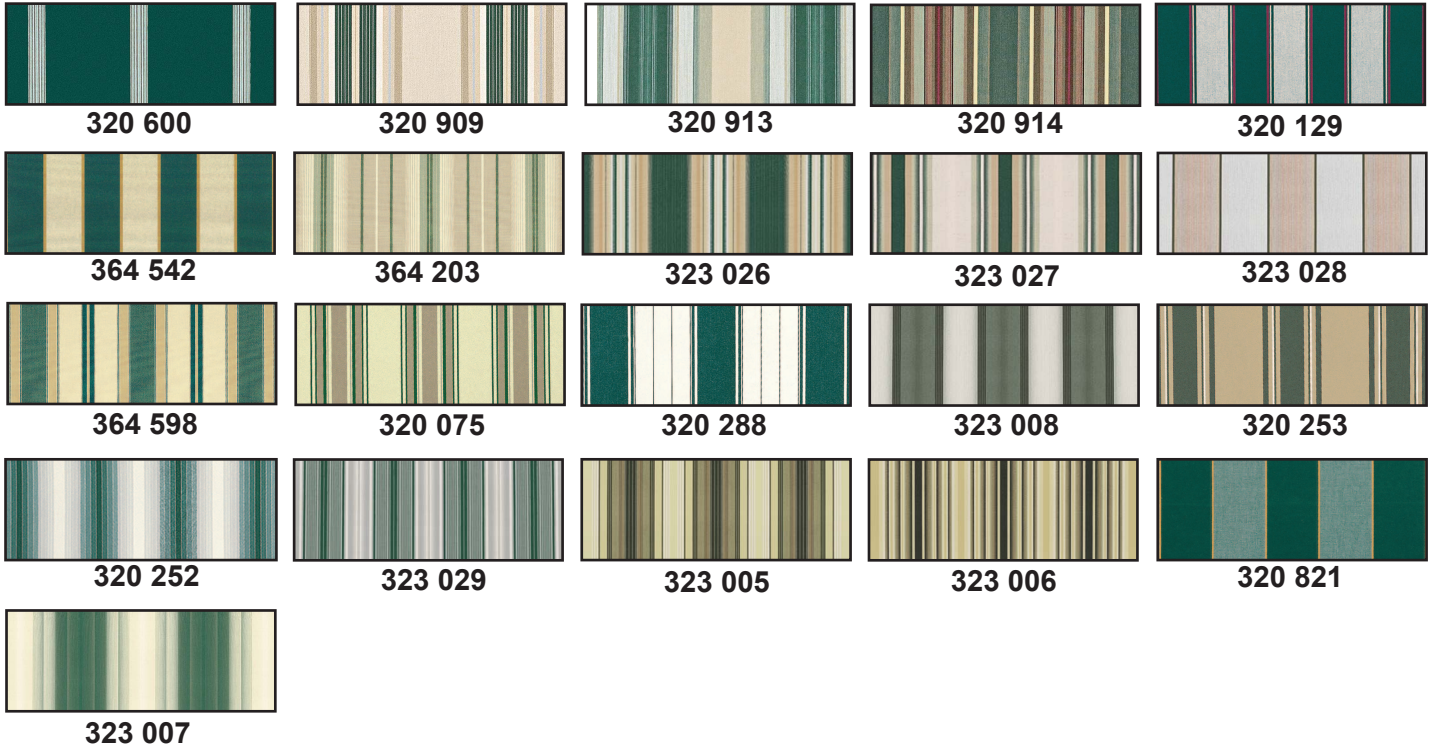

Gen Retractable Awnings™ offers a wide array of fabrics consisting of numerous options for you to choose. From stripes to solids, our custom fabric collection includes only the highest-quality acrylic fabrics. These fabrics are 100% solution-dyed, which means the colors are dyed into the fibers so they can't fade or run. On top of their inherent long-lasting durability, all Gen fabrics are covered by a 10 year warranty.

GREEN STRIPES

GRAY STRIPES

RED STRIPES

BLUE STRIPES

BROWN STRIPES

BLOCKS

SOLIDS

VALANCE STYLES