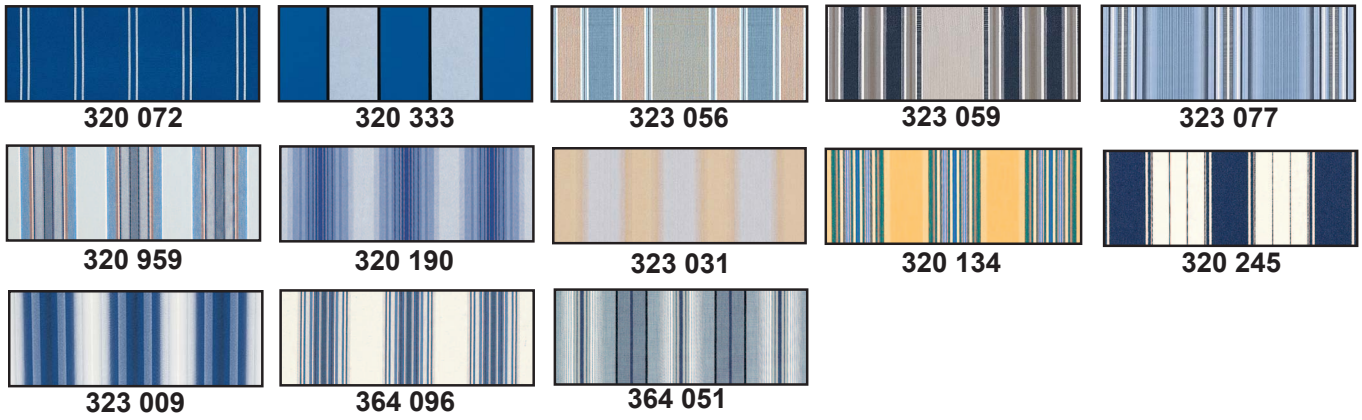

Gen Retractable Awnings™ offers a wide array of fabrics consisting of numerous options for you to choose. From stripes to solids, our custom fabric collection includes only the highest-quality acrylic fabrics. These fabrics are 100% solution-dyed, which means the colors are dyed into the fibers so they can't fade or run. On top of their inherent long-lasting durability, all Gen fabrics are covered by a 10 year warranty.

GREEN STRIPES

GRAY STRIPES

RED STRIPES

BLUE STRIPES

BROWN STRIPES

BLOCKS

SOLIDS

VALANCE STYLES