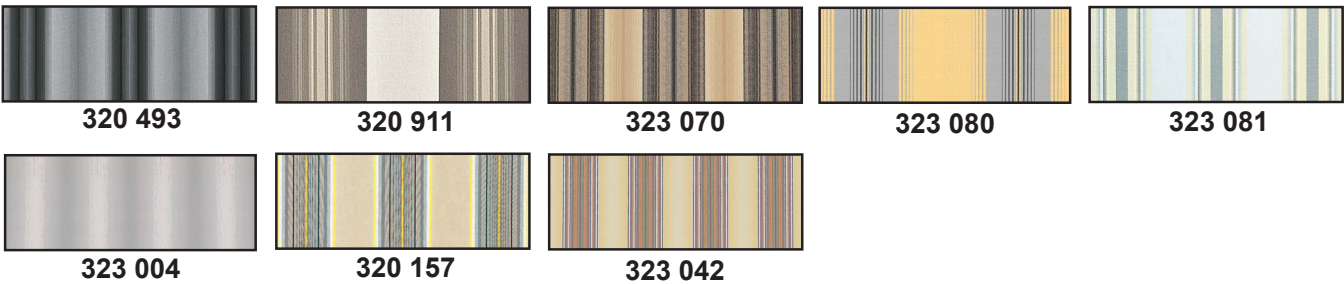

Gen Retractable Awnings™ offers a wide array of fabrics consisting of numerous options for you to choose. From stripes to solids, our custom fabric collection includes only the highest-quality acrylic fabrics. These fabrics are 100% solution-dyed, which means the colors are dyed into the fibers so they can't fade or run. On top of their inherent long-lasting durability, all Gen fabrics are covered by a 10 year warranty.

GREEN STRIPES

GRAY STRIPES

RED STRIPES

BLUE STRIPES

BROWN STRIPES

BLOCKS

SOLIDS

VALANCE STYLES